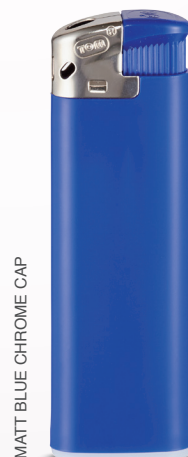

NY-2 Matt Fix Flame

Printable Space: 14 x 48 mm

Tray

20 x 50
1000

Matt

MATT WHITE CHROME CAP
11985 NY-2 01

MATT RED CHROME CAP
10388 NY-2 02

MATT BLUE CHROME CAP
11986 NY-2 03