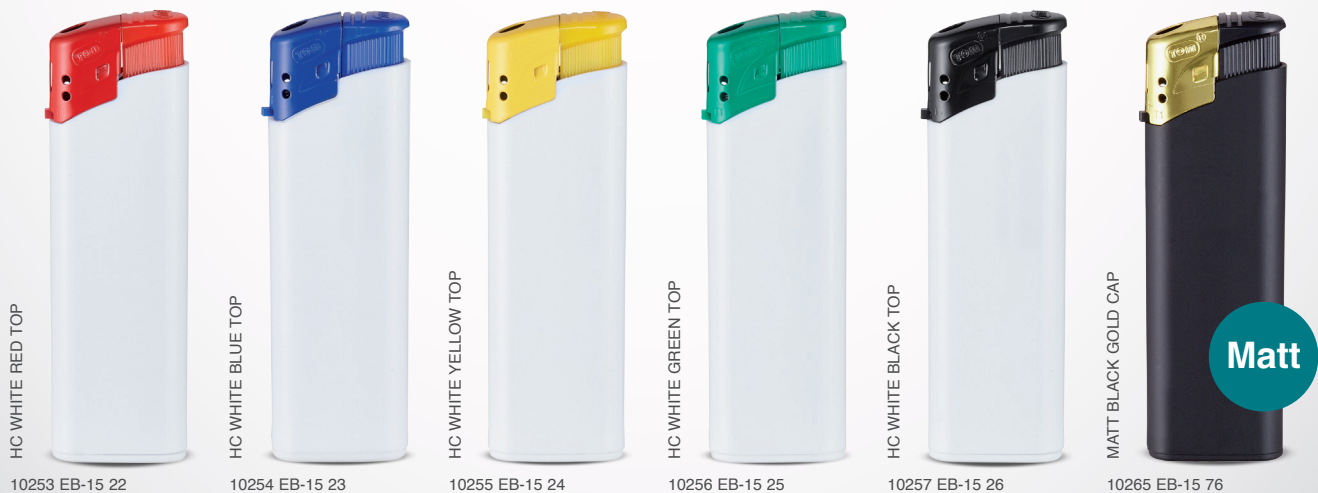

HC WHITE RED TOP

10253 EB-15 22

HC WHITE BLUE TOP

10254 EB-15 23

HC WHITE YELLOW TOP

10255 EB-15 24

HC WHITE GREEN TOP

10256 EB-15 25

HC WHITE BLACK TOP

10257 EB-15 26

MATT BLACK GOLD CAP

10265 EB-15 76

Matt